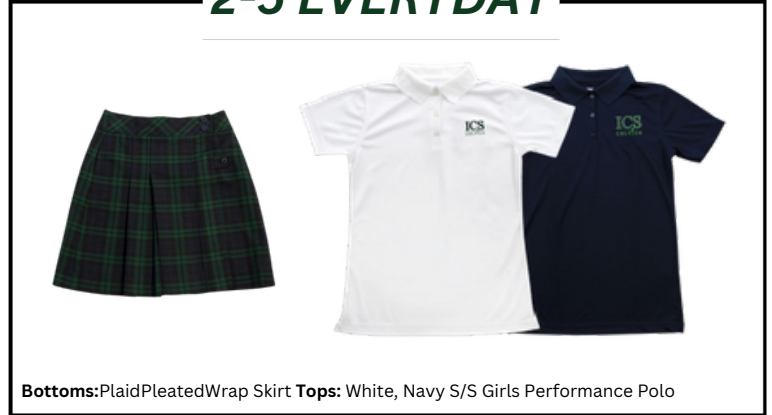

2-5 EVERYDAY